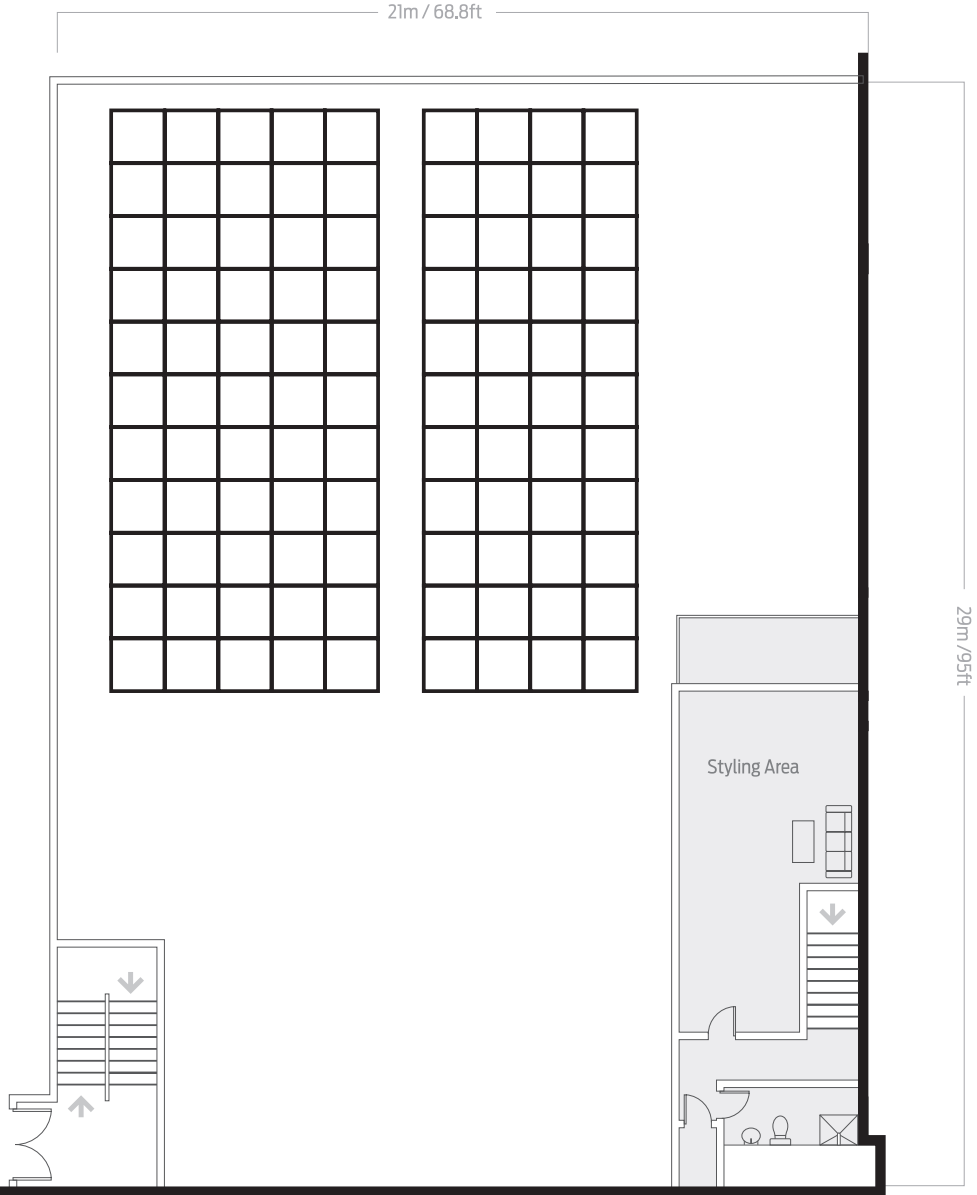

■ Park Royal Studios,
1 Barretts Green Road, London. NW10 7AE

■ +44 (0)20 8965 9778
info@parkroyalstudios.com www.parkroyalstudios.com