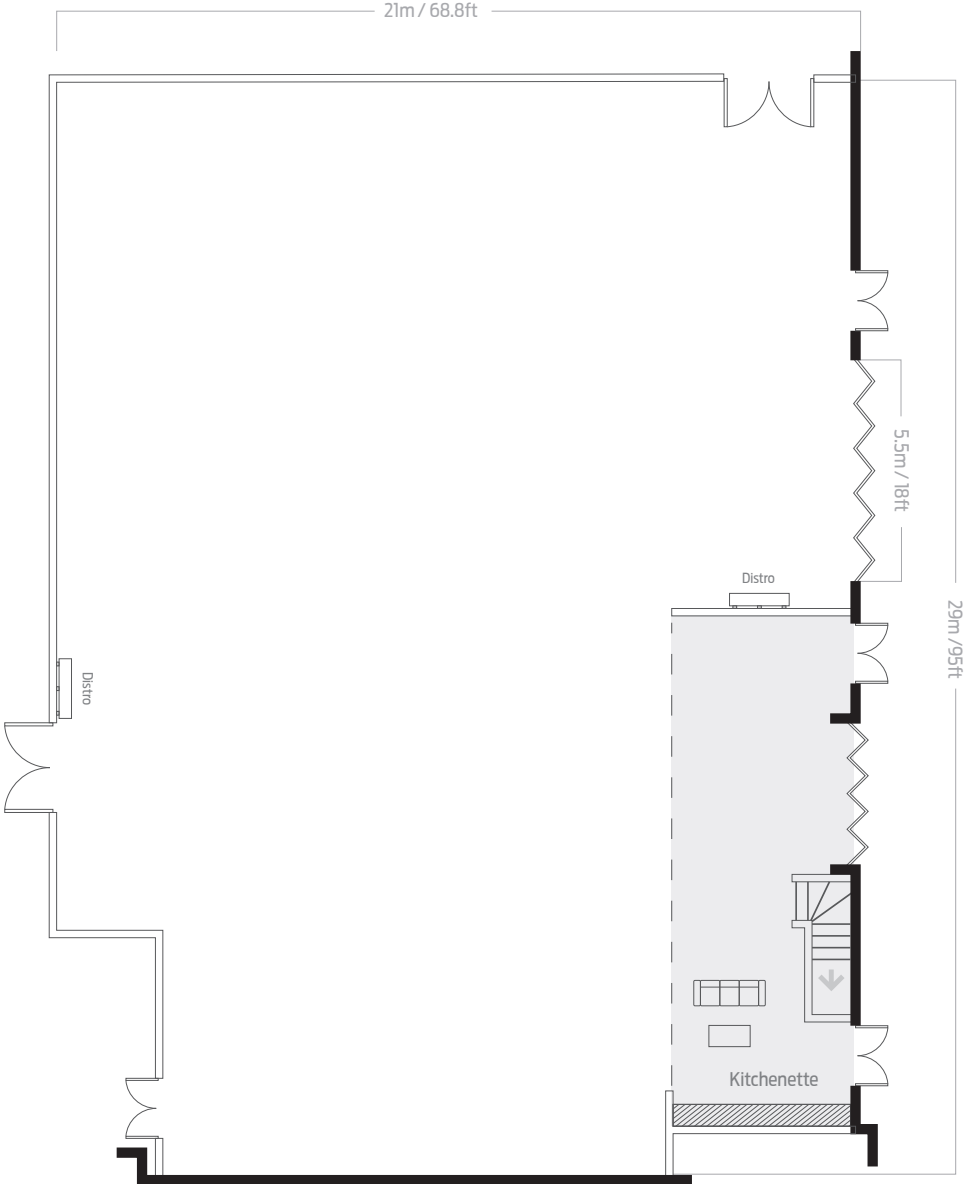

### Studio Three

Specification

| Studio  | m                  | ft                   |
|---|--------------------|----------------------|
| Area of studio (m <sup>2</sup> /ft <sup>2</sup> ) | 609 m <sup>2</sup> | 6500 ft <sup>2</sup> |
| Studio length                                     | 29                 | 95                   |
| Studio width                                      | 21                 | 68.8                 |

| Studio Entrance         | m   | ft  |
|-------------------------|-----|-----|
| External shutter height | 4.3 | 14  |
| External shutter width  | 5.5 | 18  |
| Internal door height    | 2.2 | 7.2 |
| Internal door width     | 2.3 | 7.5 |

### Studio Three

Lighting Rigging & Floating Ceiling Specification